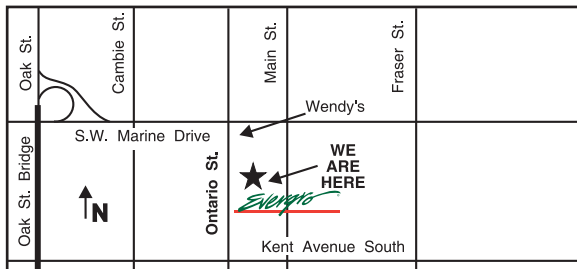

Branch Locations

Delta

7430 Hopcott Road

Kelowna

260D Campion Street

Vancouver

8206 Ontario Street

Victoria

630 Garbally Road

Nanaimo

6833 Metro Road, Lantzville

Calgary

1557 Hastings Crescent SE

Abbotsford

1338 Riverside Road