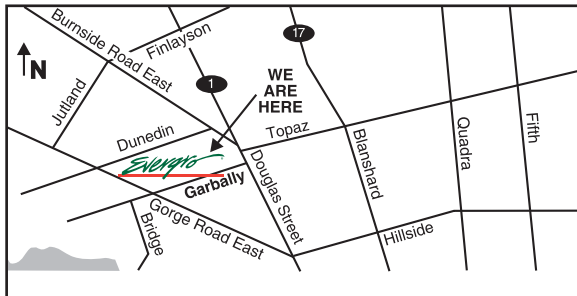

Branch Locations

Delta

7430 Hopcott Road

Kelowna

260D Campion Street

Vancouver

8206 Ontario Street

Victoria

630 Garbally Road

Nanaimo

6833 Metro Road, Lantzville

Calgary

1557 Hastings Crescent SE

Abbotsford

1338 Riverside Road